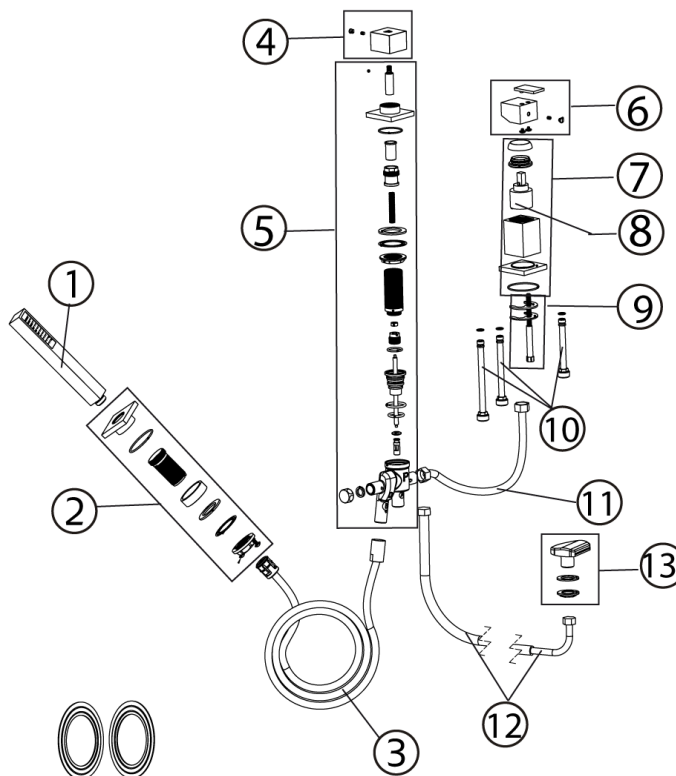

Square
80002651

Spare Parts

Edition 01.2009

SKETCH NO:	SPARE PART NO.	SQUARE SARGBL. M. UTKAST KROM	SQUARE MIXER ONCL SPOUT
1	9209733	SQUARE SARG.BLHANDDUSCH	SQUARE SARG.BL HANDSHOWER
2	9209734	SQUARE SARG.BL GENOMFÖR.	SQUARE BATHTUB.MIX LEADTHR.
3	9209723	DINAVI/SQUARE DUSCHSLANG	DINAVI/SQUARE SHOWER HOSE
4	9209735	SQUARE SARG.BL OMKASTARVRED	SQUARE BATHTUB MIX. DIV.KNOB
5	9209736	SQUARE SARG.BL OMKASTARE	SQUARE BATHTUB MIX.DIVERTOR
6	9209737	SQUARE SARG.BL VRED	SQUARE BATHTUB MIX. KNOB
7	9209738	SQUARE SARG.BL BLANDARE	SQUARE BATHTUB MIX.MIXER
8	90000825	INSATS KEROX 40 LÅG	CARTRIDGE KEROX 40 LOW
9	9209739	SQUARE SARG.BL MONT.KIT	SQUARE BATHTUB MIX. MOUNT KIT
10	9209740	SQUARE SARG.BL RÖRSATS	SQUARE BATHTUB MIX. PIPE KIT
11	9209728	SARGBLANDARE SLANG MELLAN OMKASTARE O BLANDARE	BATHTUB MIXER HOSE BETWEEN DIVERTER AND MIXER
12	9209713	SLANG TILL SPOUT	HOSE TO SPOUT
13	80002649	SPOUT FOR BATHTUB MIXER	SPOUT CROMEPLATED SS304, T=0,8